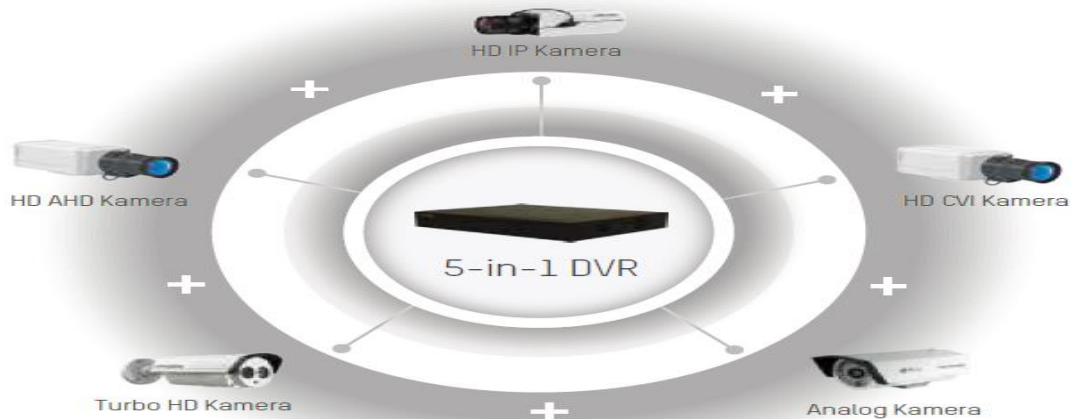

5-in-1 HİBRİT CİHAZLAR